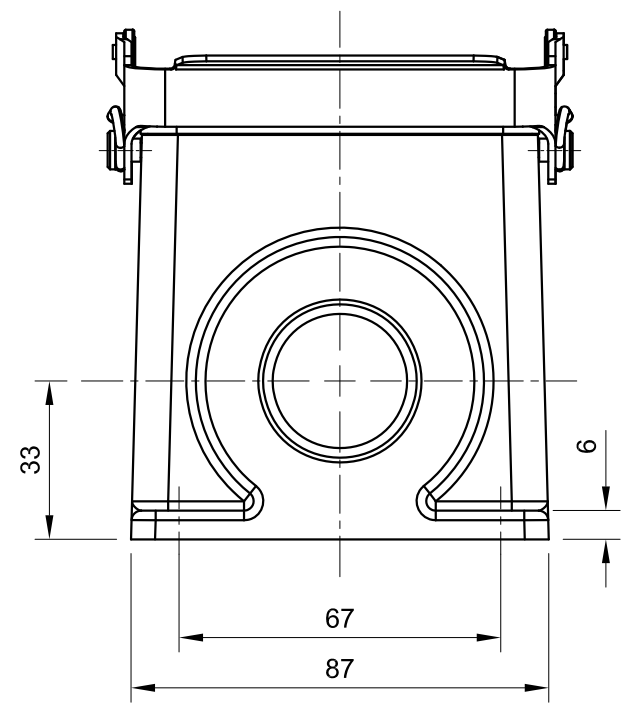

B

B

C

C

D

D

 All Dimensions in mm Original Size DIN A4	Date 2020-03-24	Drawing No. TC5374789	Rev. A00	Scale 1:1.5
	Part No. 10 11 832 1664	Created by Shuxu Huang	Checked by Yiyi Luo	Page 1/1
InKonn® InKonn (Suzhou) Electric Technology Co.,Ltd.				
Type Name HB32-HSM-DL/S-PG29				