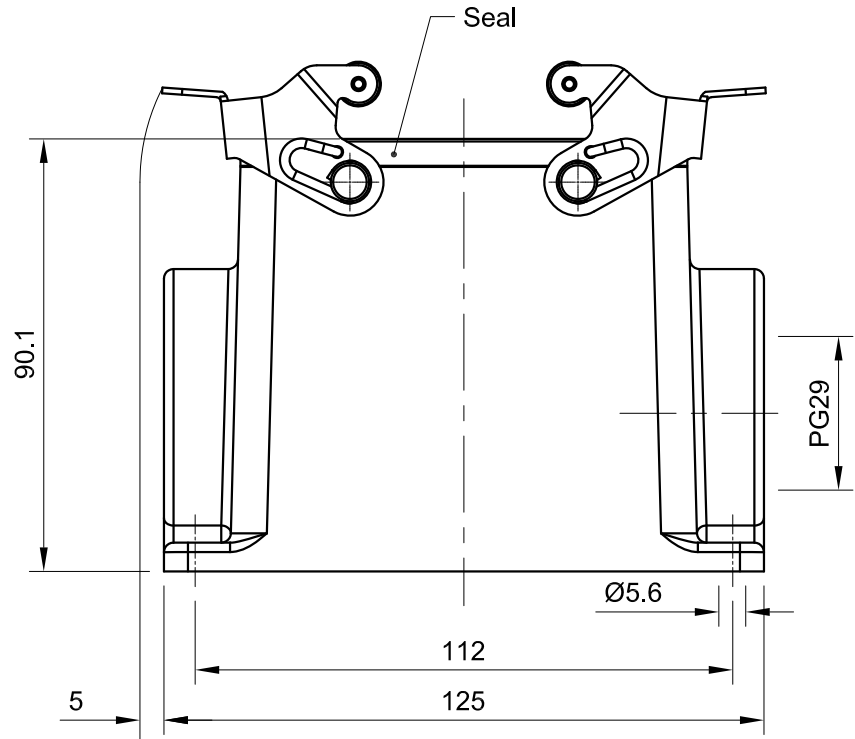

B

B

C

C

D

D

 All Dimensions in mm Original Size DIN A4	Date 2020-03-24	Drawing No. TC5374789	Rev. A00	Scale 1:1.5
	Part No. 10 11 832 1664	Created by Shuxu Huang	Checked by Yiyi Luo	Page 1/1
InKonn® InKonn (Suzhou) Electric Technology Co.,Ltd.				
Type Name HB32-HSM-DL/S-PG29				

1

2

3

4

5

6